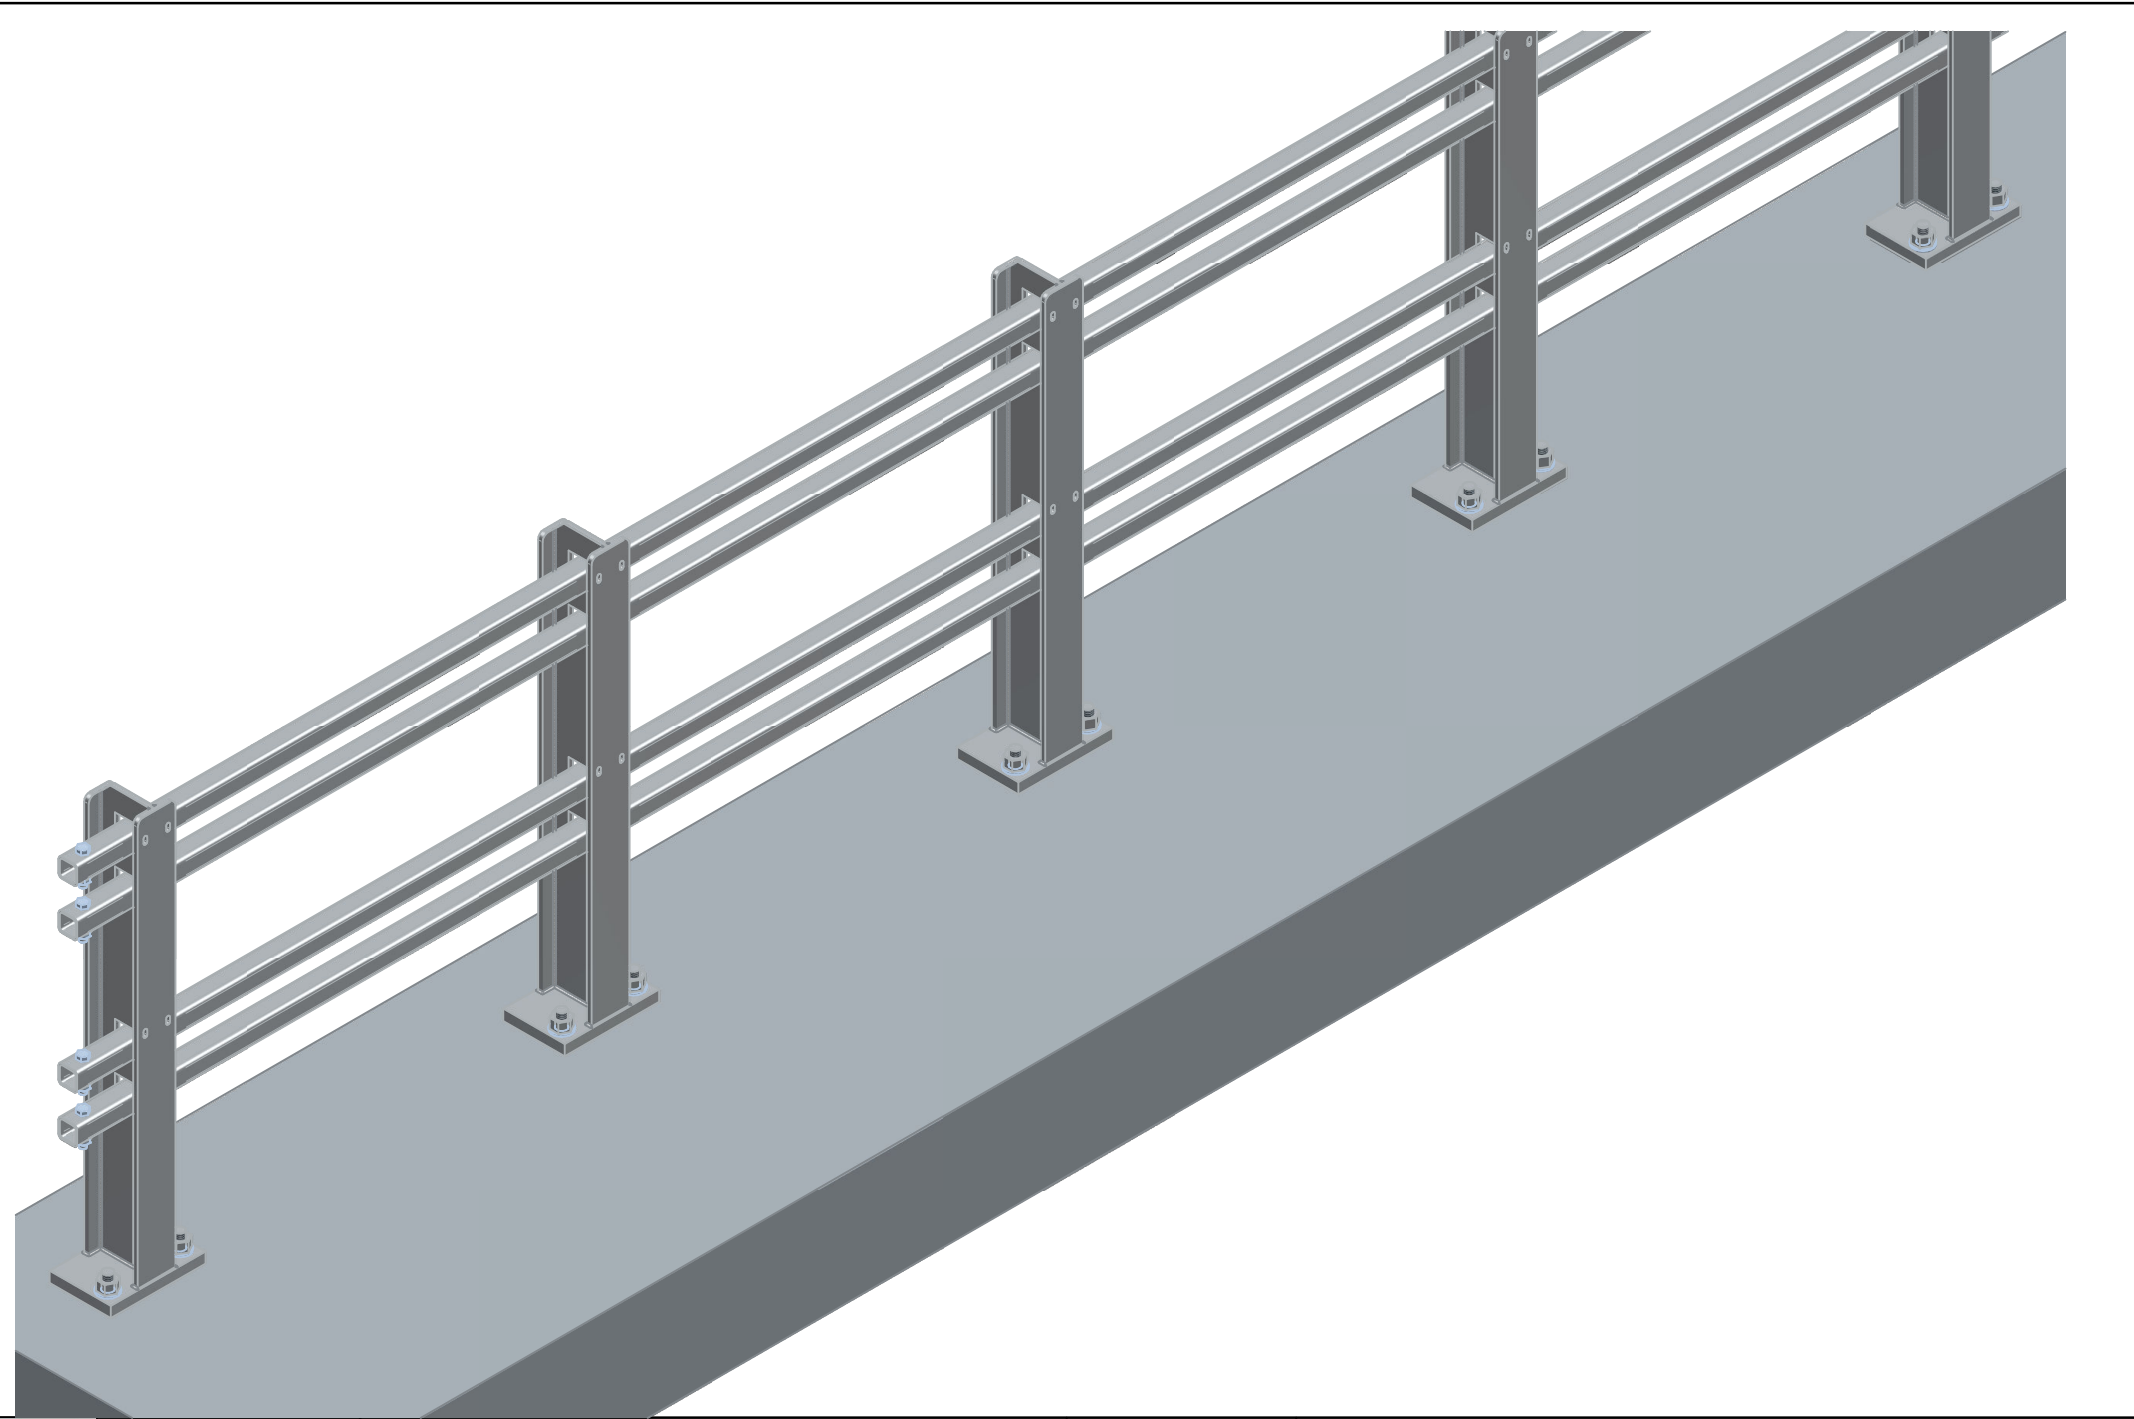

MATERIAL: ,

THICKNESS:

PART NAME: SERIES 3

SHEET 4 OF 7

CUT LENGTH:

FINISH: HDG

	CARPARK BARRIER SYSTEMS	MATERIAL: ,	THICKNESS:	PART NAME: SERIES 4	CUT LENGTH:	FINISH: HDG	SHEET 5 OF 7
--	-------------------------------	-------------	------------	---------------------	-------------	-------------	--------------